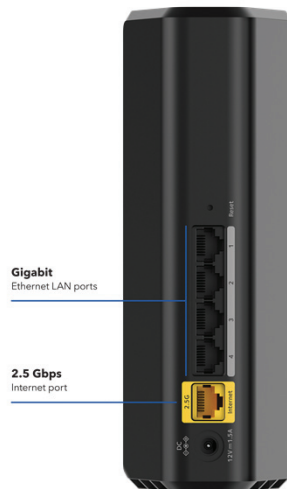

Package Contents

- One (1) WiFi 7 Dual-Band Router (RS100)
- One (1) 2m Ethernet cable
- One (1) 12V/1.5A power adapter
- Quick start guide

Physical Specifications

- Dimensions: 7.2 x 2.6 x 4.8 in (184 x 66 x 122 mm)
- Weight: 0.4 lb (380 g)

System Requirements

- Broadband internet service (DSL/cable/fiber/satellite)
- One DSL/cable/fiber/satellite modem that has an RJ45 connector
- Android® phones, iPhones®, or computers with Ethernet or WiFi connection

Warranty & Support

- www.netgear.com/warranty
- 90-day complimentary technical support following purchase from a NETGEAR authorized reseller. www.netgear.com/warranty
- Visit: www.netgear.com/home/services/prosupport to extend your warranty & technical support [U.S. only]
- Join the NETGEAR Community Forum. Visit <http://community.netgear.com>

Connection Diagram

This product comes with a limited warranty that is valid only if purchased from a NETGEAR authorized reseller.

[†] Maximum wireless signal rate derived from IEEE 802.11be specifications. Actual data throughput and wireless coverage will vary and be lowered by network, your country's regulation, and environmental conditions, including network traffic volume, device limitations, and building construction. NETGEAR makes no representations or warranties about this product's compatibility with future standards. To achieve maximum wireless/wired speed requires devices that use the latest wireless/wired standards and support maximum speeds.

¹ Gigabit/Multi-Gig service plans & compatible cable modem required for Gigabit or Multi-Gig internet speeds.

^{††} NETGEAR Armor is free during the initial 30-day trial. A yearly subscription, after the trial period, protects your connected devices.

NETGEAR, the NETGEAR Logo, NETGEAR Armor, and Nighthawk are trademarks of NETGEAR, Inc. Mac, Mac OS, the Mac logo, and iPhone are trademarks of Apple Inc. Any other trademarks mentioned herein are for reference purposes only. ©2024 NETGEAR, Inc.

NETGEAR, Inc., www.NETGEAR.com/support